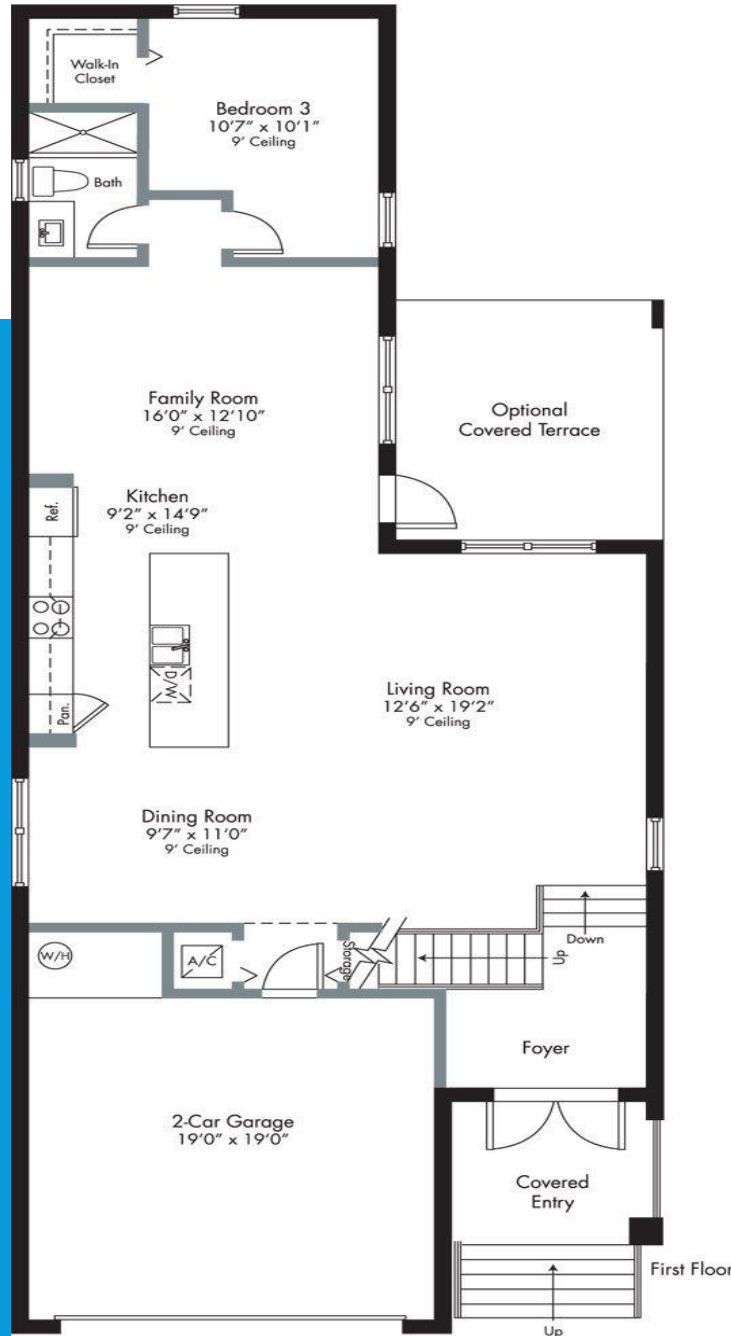

FLORIDA KINGDOM REALTY
DON'T WORRY, WE ARE BROKERS!

786-286-2830/954-655-3719

www.floridakingdomrealty.com

Elias

Park Central: Pinnacle

Price from: \$594,990

Square Footage: 2,865

Stories: 2

Bedrooms: 4

Bathrooms: 3.5

FLORIDA KINGDOM REALTY
DON'T WORRY, WE ARE BROKERS!

786-286-2830/954-655-3719

www.floridakingdomrealty.com

Regal

Park Central: Pinnacle

Price
from: \$609,990

Square

Footage: 2,923

Stories: 2

Bedrooms: 4

Bathrooms: 4

FLORIDA KINGDOM REALTY
DON'T WORRY, WE ARE BROKERS!

786-286-2830/954-655-3719

www.floridakingdomrealty.com

Whitney

Park Central: Pinnacle

Price from:\$614,990

Square Footage:2,988

Stories:2

Bedrooms:4

Bathrooms:4