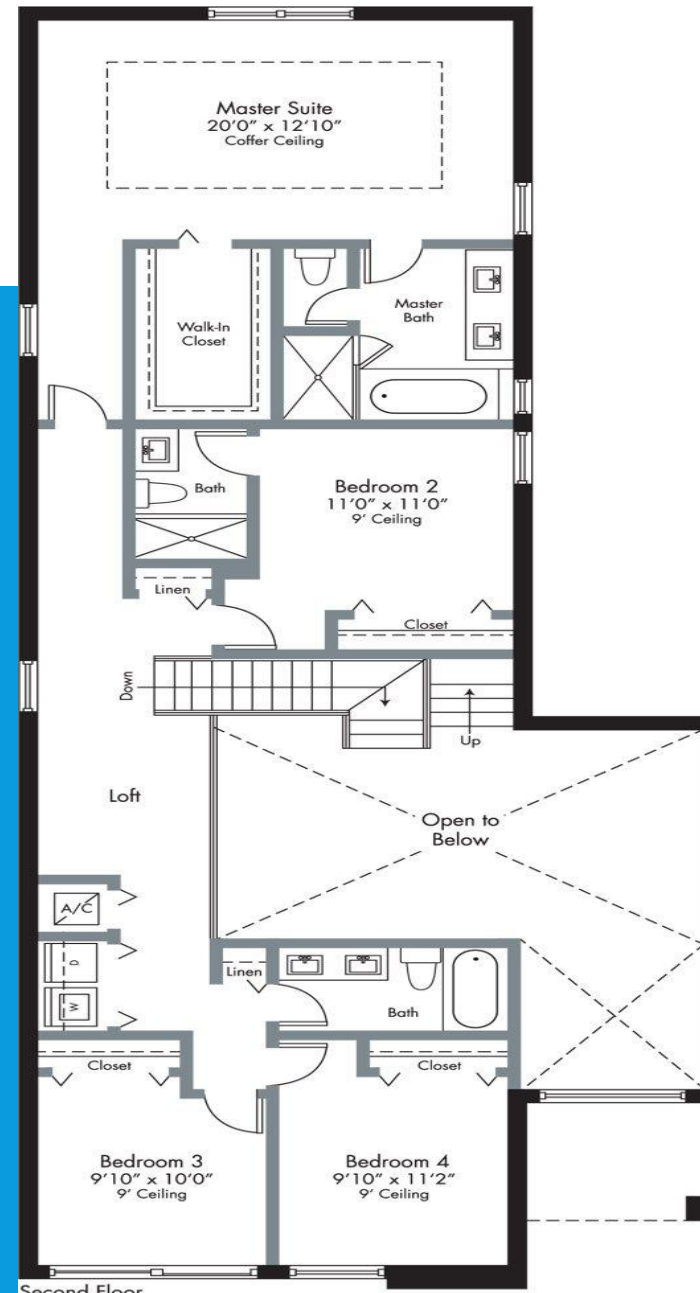

FLORIDA KINGDOM REALTY
DON'T WORRY, WE ARE BROKERS!

786-286-2830/954-655-3719

www.floridakingdomrealty.com

Elias

Park Central: Pinnacle

Price from: \$594,990

Square Footage: 2,865

Stories: 2

Bedrooms: 4

Bathrooms: 3.5

FLORIDA KINGDOM REALTY
DON'T WORRY, WE ARE BROKERS!

786-286-2830/954-655-3719

www.floridakingdomrealty.com

Regal

Park Central: Pinnacle

Price
from: \$609,990

Square

Footage: 2,923

Stories: 2

Bedrooms: 4

Bathrooms: 4

FLORIDA KINGDOM REALTY
DON'T WORRY, WE ARE BROKERS!

786-286-2830/954-655-3719

www.floridakingdomrealty.com

Whitney

Park Central: Pinnacle

Price from:\$614,990

Square Footage:2,988

Stories:2

Bedrooms:4

Bathrooms:4