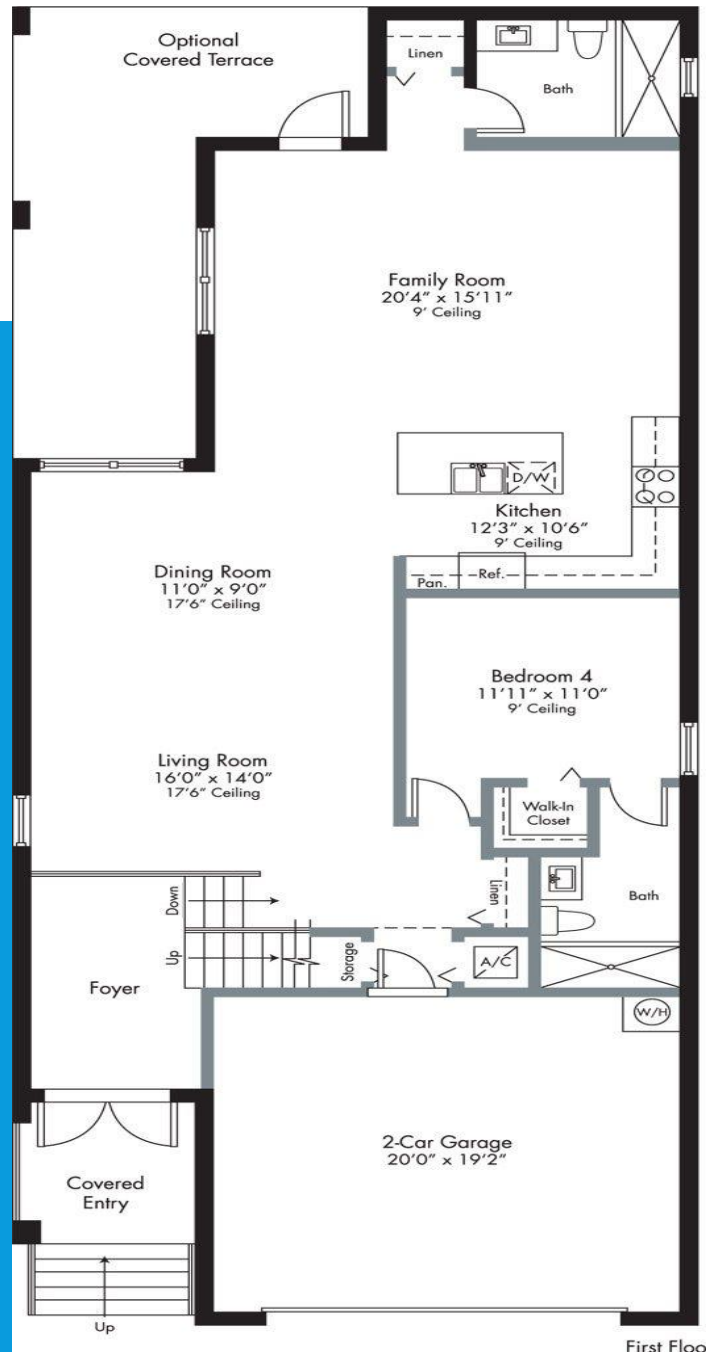

FLORIDA KINGDOM REALTY
DON'T WORRY, WE ARE BROKERS!

786-286-2830/954-655-3719

www.floridakingdomrealty.com

Elias

Park Central: Pinnacle

Price from: \$594,990

Square Footage: 2,865

Stories: 2

Bedrooms: 4

Bathrooms: 3.5

FLORIDA KINGDOM REALTY
DON'T WORRY, WE ARE BROKERS!

786-286-2830/954-655-3719

www.floridakingdomrealty.com

Regal

Park Central: Pinnacle

Price
from: \$609,990

Square

Footage: 2,923

Stories: 2

Bedrooms: 4

Bathrooms: 4

FLORIDA KINGDOM REALTY
DON'T WORRY, WE ARE BROKERS!

786-286-2830/954-655-3719

www.floridakingdomrealty.com

Whitney

Park Central: Pinnacle

Price from:\$614,990

Square Footage:2,988

Stories:2

Bedrooms:4

Bathrooms:4