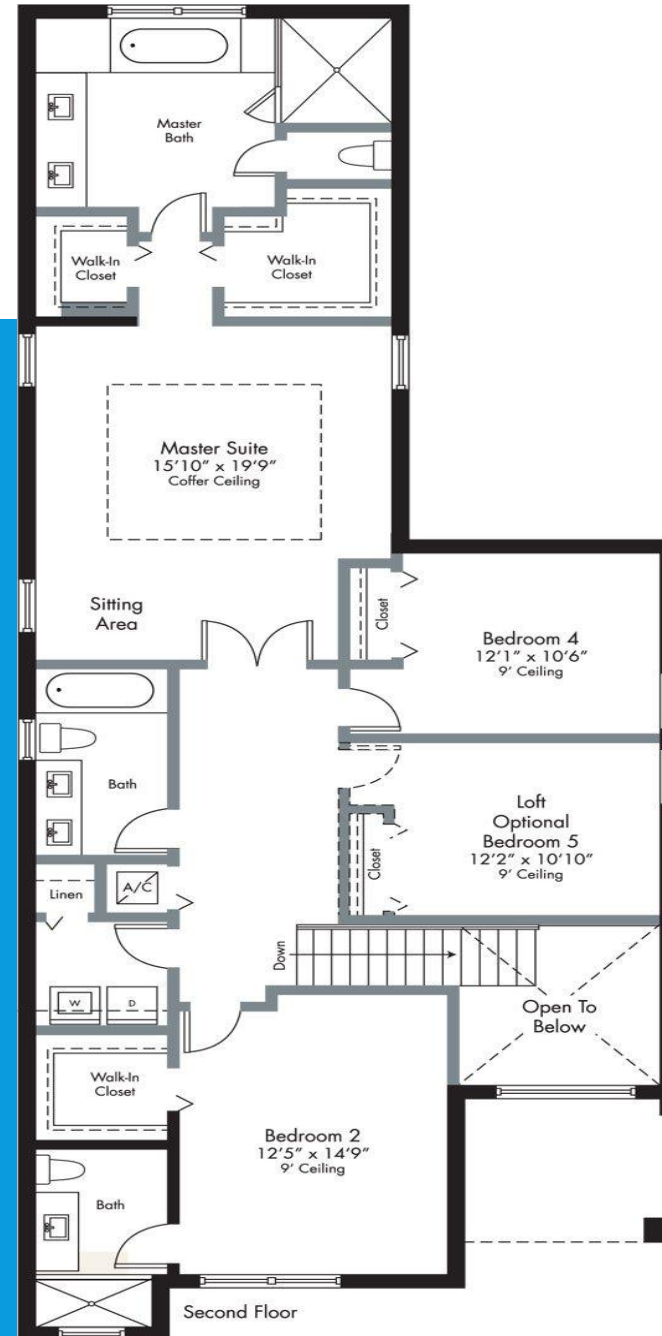

Bedrooms: 4

Bathrooms: 3.5

FLORIDA KINGDOM REALTY
DON'T WORRY, WE ARE BROKERS!

786-286-2830/954-655-3719

www.floridakingdomrealty.com

Regal

Park Central: Pinnacle

Price
from: \$609,990

Square

Footage: 2,923

Stories: 2

Bedrooms: 4

Bathrooms: 4

FLORIDA KINGDOM REALTY
DON'T WORRY, WE ARE BROKERS!

786-286-2830/954-655-3719

www.floridakingdomrealty.com

Whitney

Park Central: Pinnacle

Price from:\$614,990

Square Footage:2,988

Stories:2

Bedrooms:4

Bathrooms:4