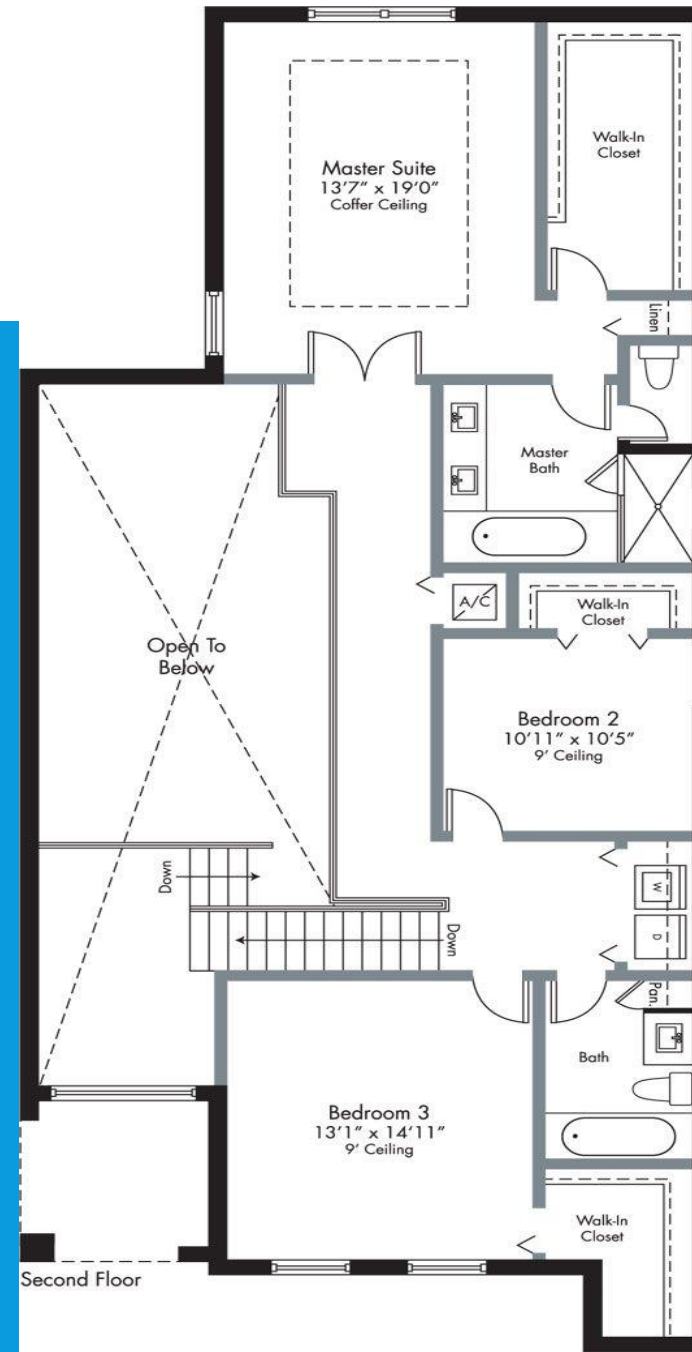

FLORIDA KINGDOM REALTY
DON'T WORRY, WE ARE BROKERS!

786-286-2830/954-655-3719

www.floridakingdomrealty.com

Elias

Park Central: Pinnacle

Price from: \$594,990

Square Footage: 2,865

Stories: 2

Bedrooms: 4

Bathrooms: 3.5

FLORIDA KINGDOM REALTY
DON'T WORRY, WE ARE BROKERS!

786-286-2830/954-655-3719

www.floridakingdomrealty.com

Regal

Park Central: Pinnacle

Price
from: \$609,990

Square

Footage: 2,923

Stories: 2

Bedrooms: 4

Bathrooms: 4

FLORIDA KINGDOM REALTY
DON'T WORRY, WE ARE BROKERS!

786-286-2830/954-655-3719

www.floridakingdomrealty.com

Whitney

Park Central: Pinnacle

Price from:\$614,990

Square Footage:2,988

Stories:2

Bedrooms:4

Bathrooms:4