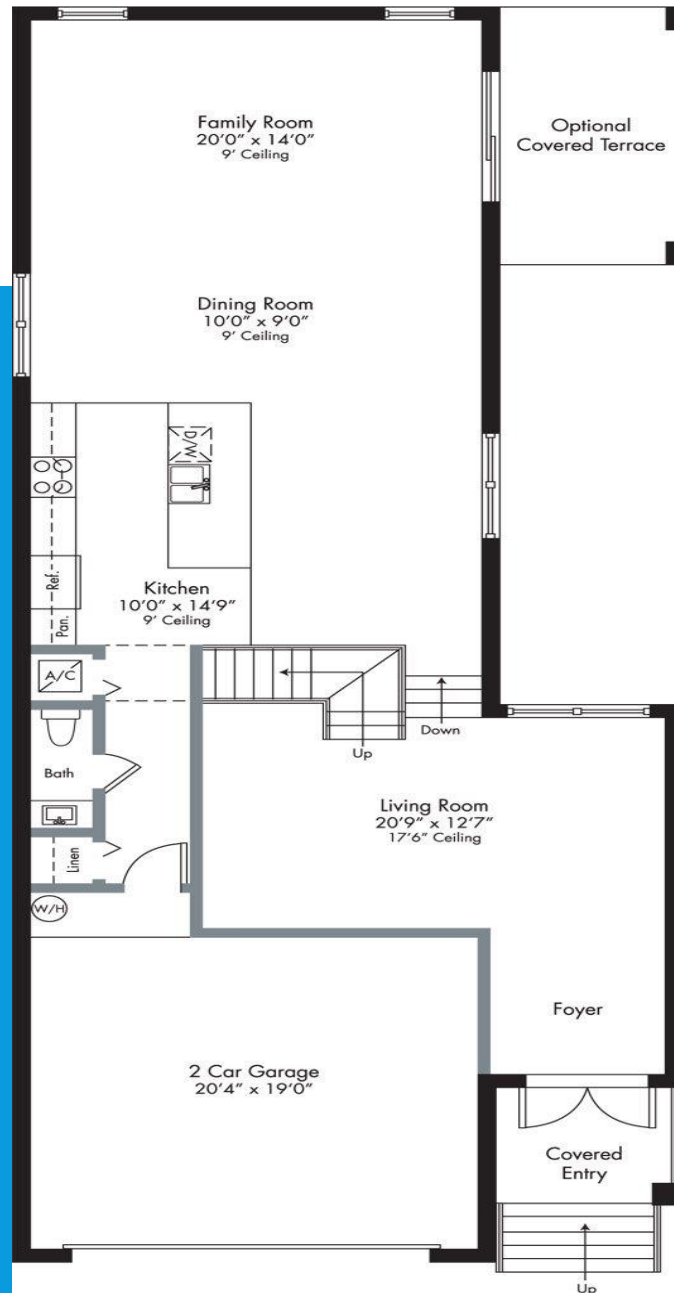

FLORIDA KINGDOM REALTY
DON'T WORRY, WE ARE BROKERS!

786-286-2830/954-655-3719

www.floridakingdomrealty.com

Elias

Park Central: Pinnacle

Price from: \$594,990

Square Footage: 2,865

Stories: 2

Bedrooms: 4

Bathrooms: 3.5

FLORIDA KINGDOM REALTY
DON'T WORRY, WE ARE BROKERS!

786-286-2830/954-655-3719

www.floridakingdomrealty.com

Regal

Park Central: Pinnacle

Price
from: \$609,990

Square

Footage: 2,923

Stories: 2

Bedrooms: 4

Bathrooms: 4

FLORIDA KINGDOM REALTY
DON'T WORRY, WE ARE BROKERS!

786-286-2830/954-655-3719

www.floridakingdomrealty.com

Whitney

Park Central: Pinnacle

Price from:\$614,990

Square Footage:2,988

Stories:2

Bedrooms:4

Bathrooms:4